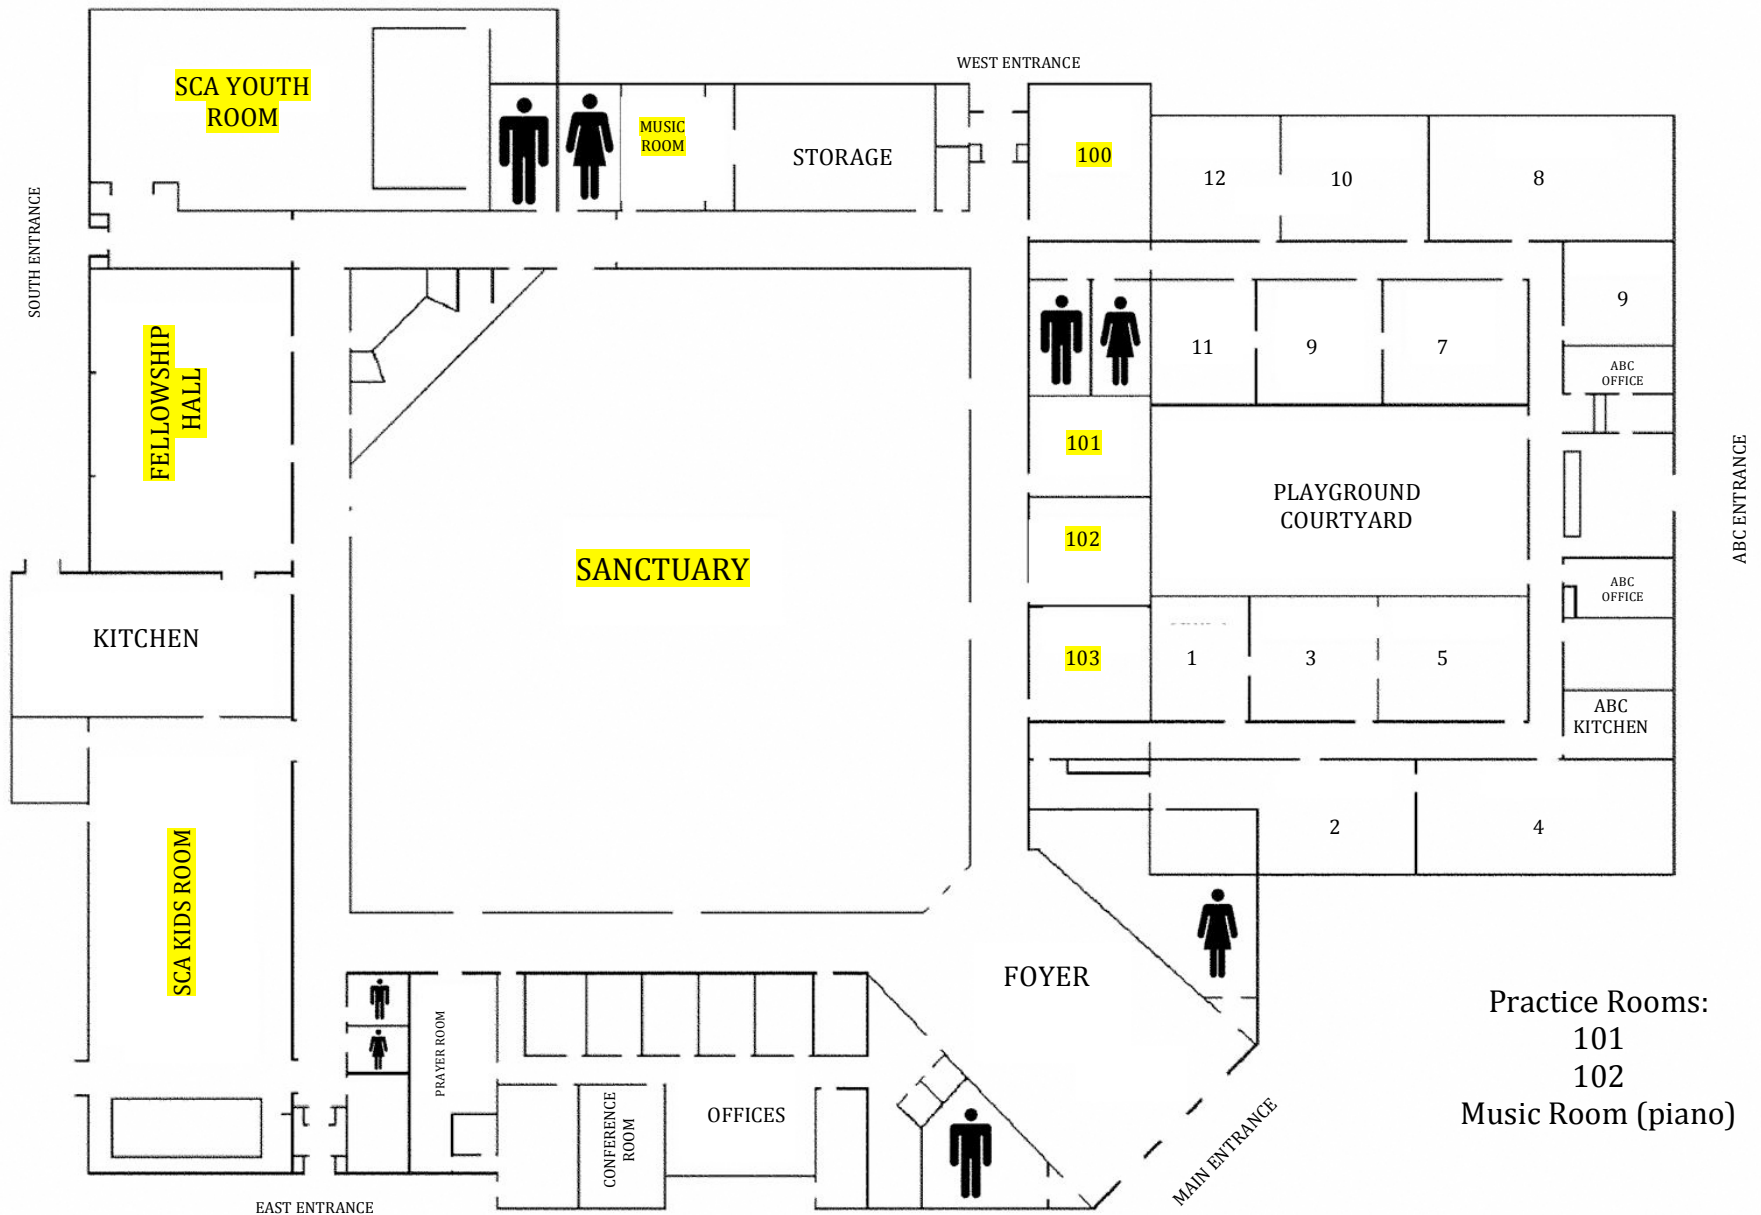

Practice Rooms:
101
102
Music Room (piano)